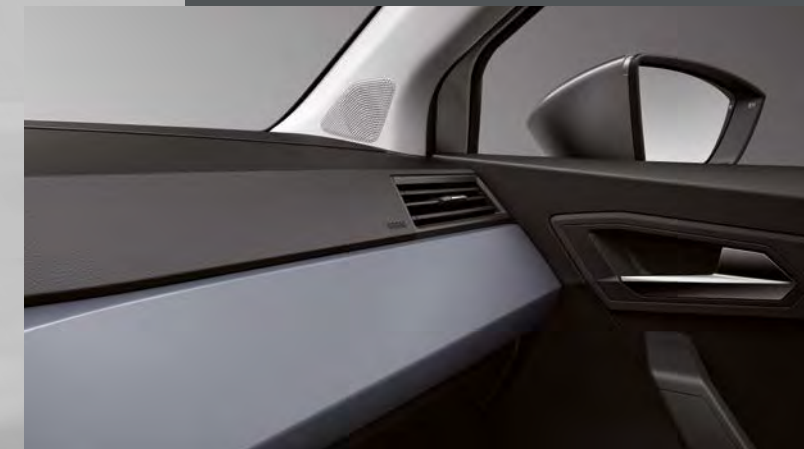

Style trim.

Perfect taste.

You've got the touch. With quality at every turn, it's time to raise the bar.

Always different.

Your thing. Your style. Your Arona. Between the colour customisation options on your roof and body, there's nothing you can't do.