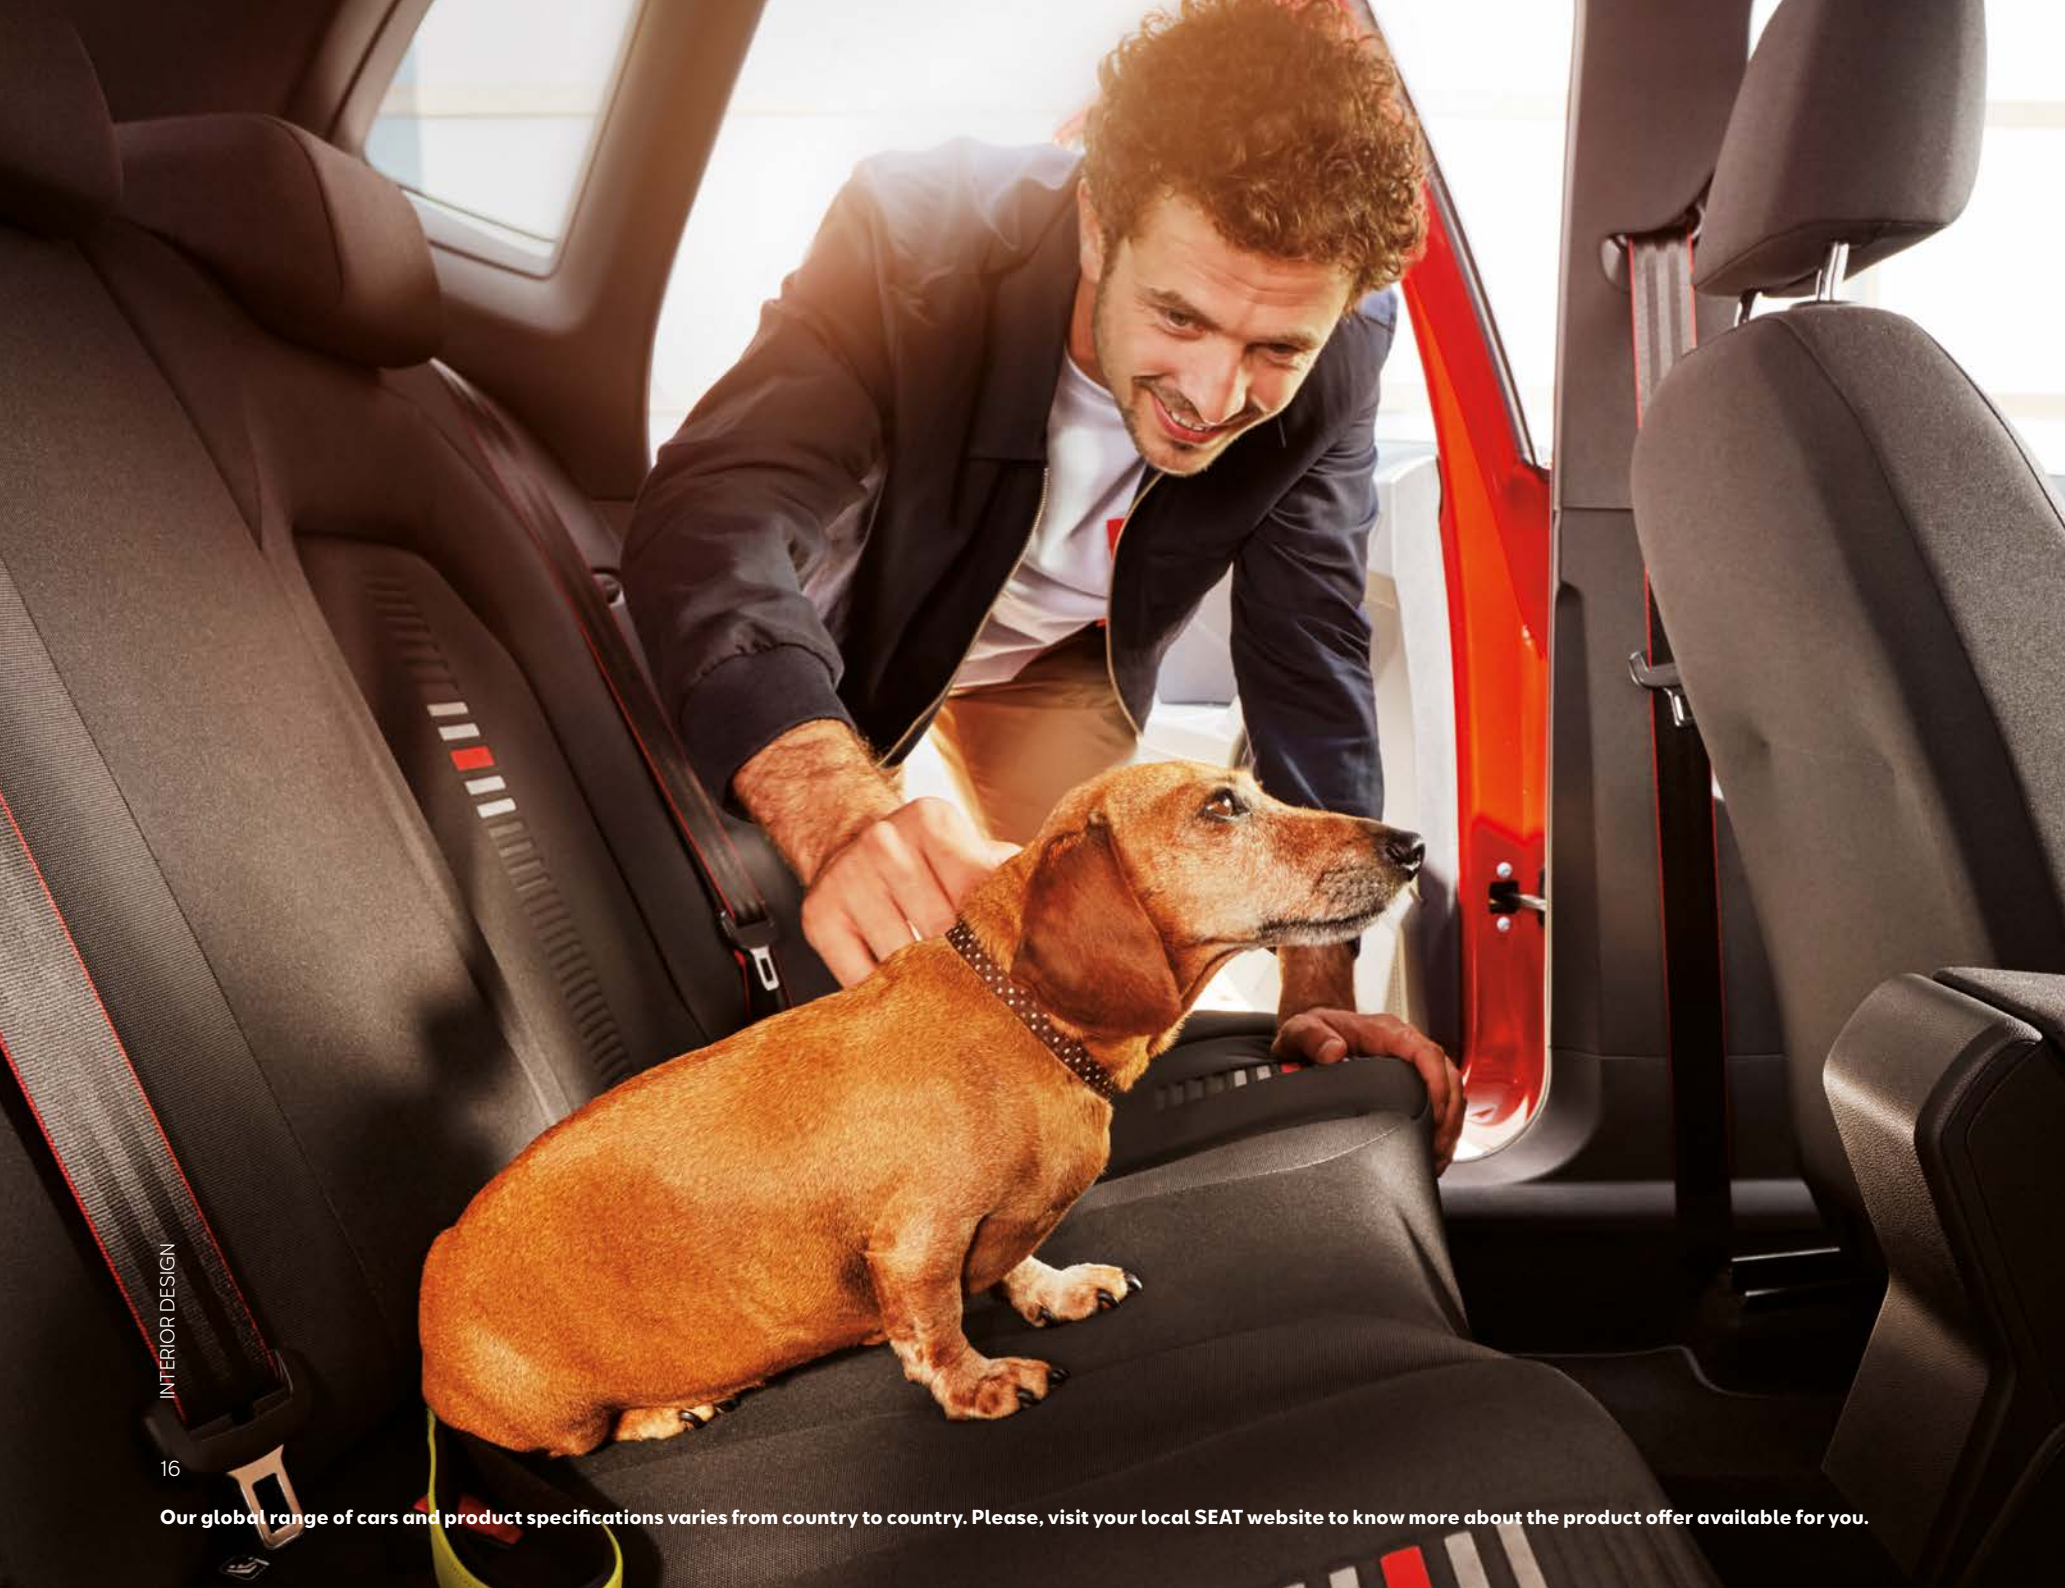

In your space, it's limitless.

When you've got big plans, you need plenty of room. Stretch out. Enjoy a quality of finish that feels just right. And take command of your drive. It's all right where you want it.

INTERIOR DESIGN