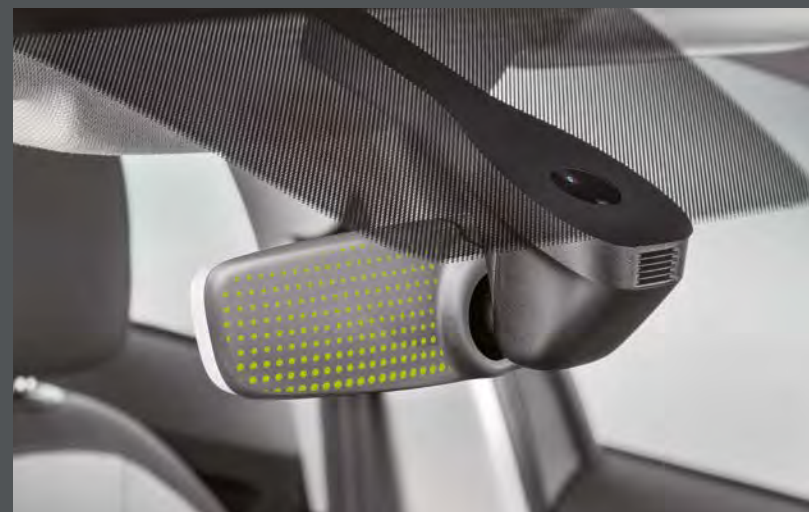

Interior customisation.

Interior mirrors.

Complement your dynamic interior. Available in a range of Arona colours, this is a cool finishing touch.