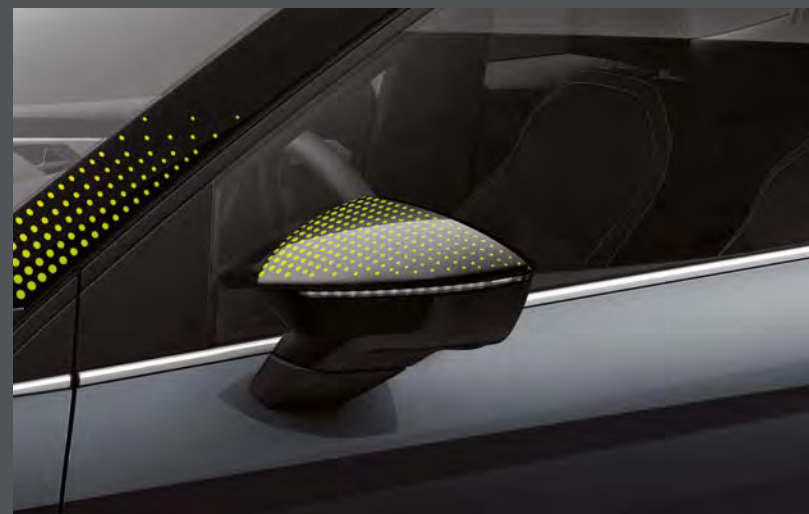

Exterior customisation.

Exterior stickers.

Spice up your wing mirror and frame with these cool stickers in Arona colours.